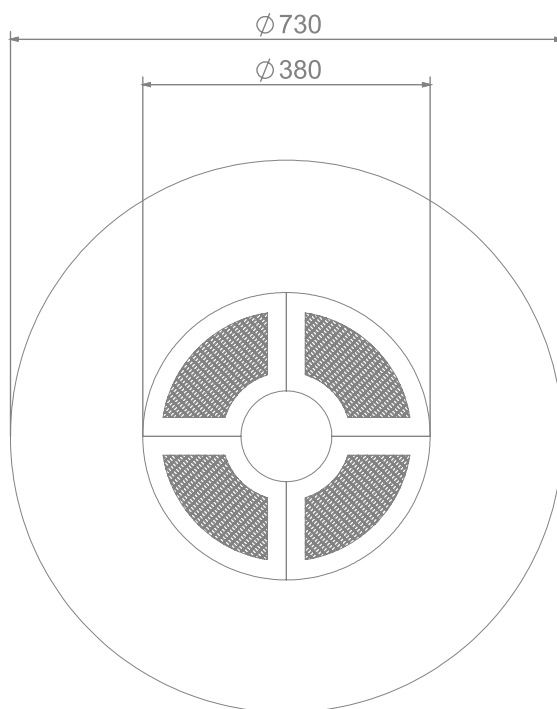

INFORMATION ABOUT THE PRODUCT

Dimensions	380 x 380 cm
Safety zone	730 x 730 cm
Safety zone area	31,7 m ²
Overall height	0 cm
Free fall height	90 cm
Amount of users	4
Product complies with EN 1176-1:2017-12	YES
Availability of spare parts	YES
Age range	1-8

According to EN 1176-1:2017-12 norm, the product requires applying a safety surface according to the product's free fall height.

SCALE 1:100

MATERIALS:

NON-SLIP LAMPS BUILT OF
POLYAMIDE

JOINING 6 MM SLATS
STAINLESS ROPE
CORROSION-RESISTANT